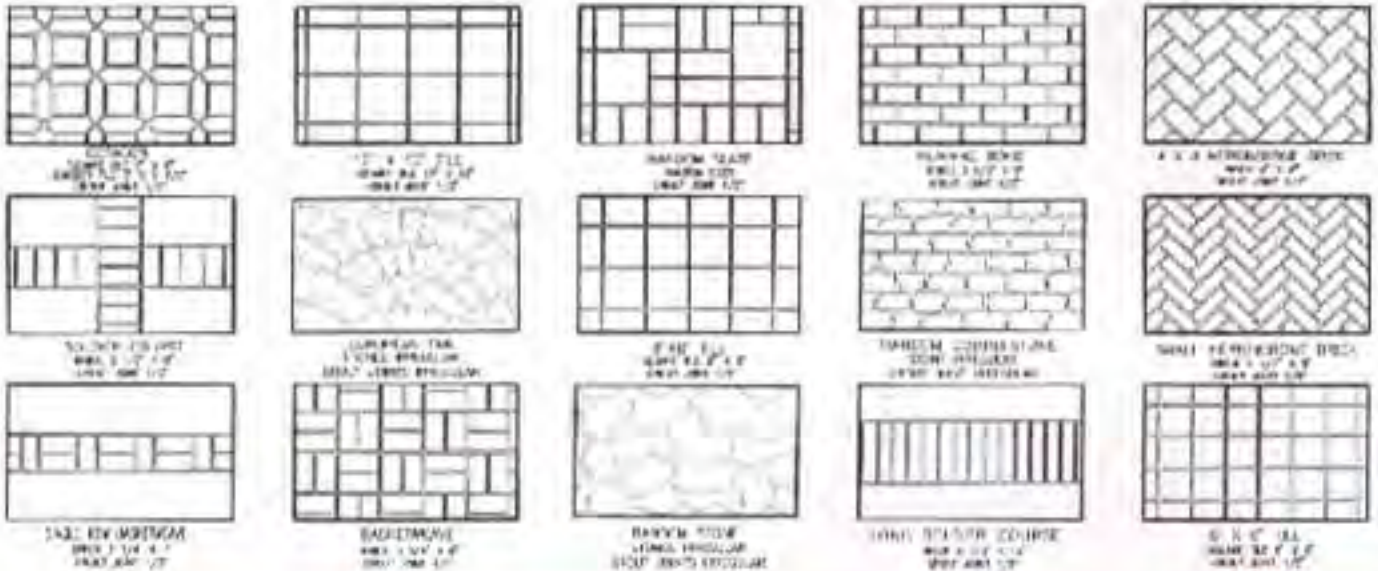

Texture-Crete—The Ultimate Cover-up

Standard Patterns and Colors

The Trained Contractor Certificate indicates certain employees of the company have been instructed in the proper application of Increte Systems Products and have received copies of the Increte Systems Application Instructions and Specifications. The Trained Contractor Program is not an apprenticeship. Each trained contractor is an independent contractor and bears responsibility for its own workmanship. Increte Systems, Inc. assumes no liability for the workmanship of a trained contractor.

Increte Systems, Inc.
8509 Sunstate Street
Tampa, Florida USA 33634
(800) 762-1626 • (813) 886-8811
FAX (813) 886 0188
www.increte.com

Increte Systems, Inc.
1220-1250 S.W. 1st Ct.
Pompano Beach, Florida 33060
(954) 788-6487 • FAX (954) 946-1145
www.increte.com

YOUR LOCAL DEALER

1211 Fortune Road
Youngsville, LA 70529-5437
Phone: 337.856.8400
Fax: 337.856.8444

"Acadiana's Decorative Concrete Specialists"
©2000 INCRETE SYSTEMS